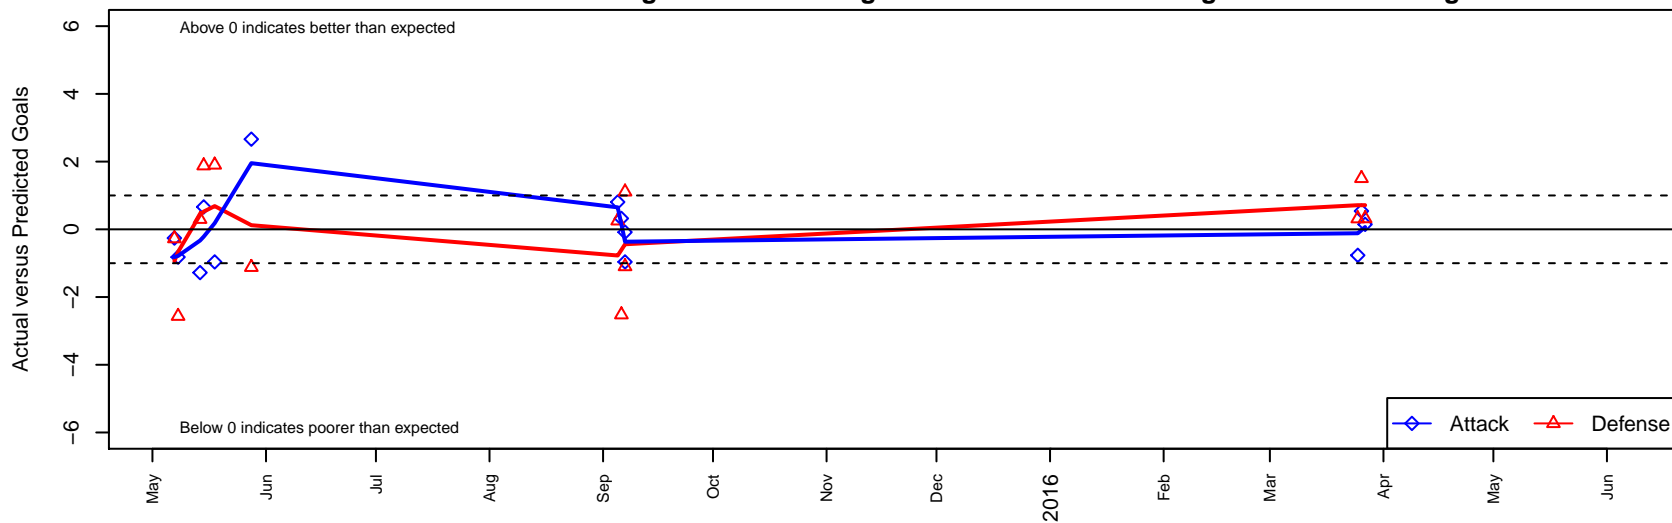

Coquitlam Metro Ford Porto 1999B

Coquitlam Metro Ford SC
 , BC
 B99 total strength=1809
 attack=35.18 defense=31.01
 fall league = BCSPL 1999 U16
 spr league = Spr BCSPL 1998 U18

alt names used:
 Coquitlam Metro-Ford SC

Venues played:
 2015 Spr BCSPL 1998 U18
 2015 SX Cup U17-18
 2015 Whitecaps Invitational U17-18

Coquitlam Metro Ford Porto 1999B
 Dots are actual minus expected GF (blue circles) and GA (red triangles).
 Blue line is smoothed change in attack strength. Red is smoothed change in defense strength.

**attack and defense variance (black dot)
relative to other teams
and top 10 in region**

**attack and defense rating
relative to others at age
and all opponents in last 13 months**

**attack and defense rating
relative to others at age
and all opponents in last 13 months**

Performance relative to 13 month average

average number of goals per game relative to expected

Performance relative to 13 month average

average number of goals per game relative to expected

lot. A=Neither has attack advantage, B=Opponent has both attack and defense advantage, C=Opponent has both attack and defense disadvantage, D=Both have